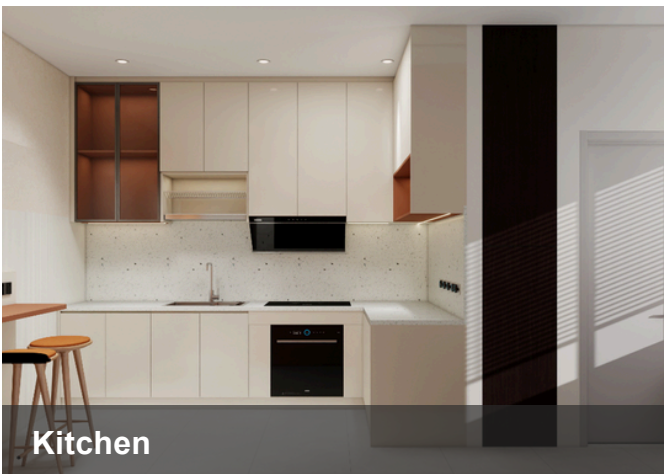

Common Area

Laundry Area

Kitchen