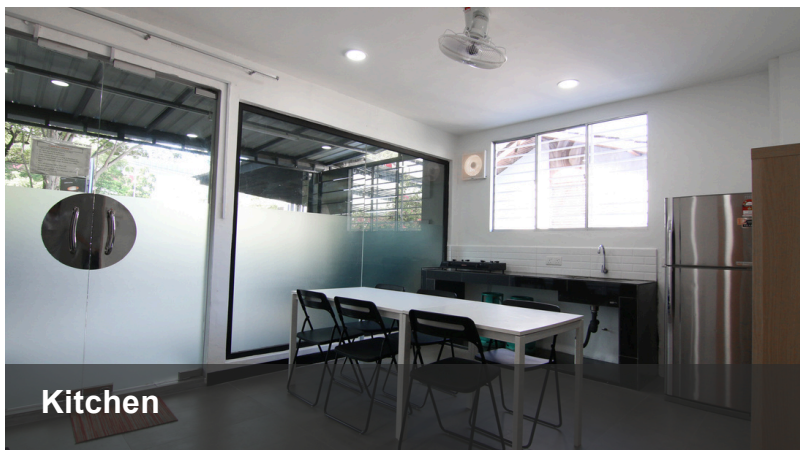

FACILITIES

Common Area

-  Wi-Fi
-  Water Dispenser
-  Washing Machine & Dryer
-  Cooking Stove

Others

-  Access Card
-  24-H CCTV
-  Cleaning service
(three times per week)
-  Regular maintenance

Room Area

Common Area

Kitchen

Twin Sharing Room
RM600-700/pax

Single Room
RM800-1000

FACILITIES

Common Area

-  Wi-Fi
-  Water Dispenser
-  Washing Machine
-  Cooking Stove
-  Fridge

Others

-  Access Card
-  24-H CCTV
-  Cleaning service (twice a week)
-  Regular maintenance

Room Area

-  Bed & Mattress
-  Study Desk & Chair
-  Wardrobe
-  Air Conditioner

Ora Terrace (KL)

-  Affordable room rates
-  Walking distance to Pavilion Damansara, DC Mall, and Pusat Bandar Damansara MRT Station
-  Shuttle service by HELP available

FACILITIES

Common Area

-  Wi-Fi
-  Water Dispenser
-  Washing Machine
-  Cooking Stove
-  Fridge

Others

-  Access Card
-  24-H CCTV
-  Cleaning service (twice a week)
-  Regular maintenance

Room Area

-  Bed & Mattress
-  Study Desk & Chair
-  Wardrobe
-  Air Conditioner