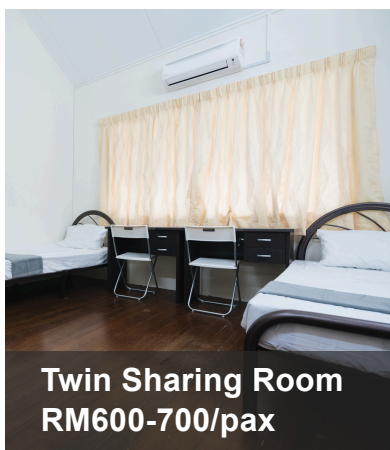

Kitchen

Single Room
RM800-1000

Twin Sharing Room
RM600-700/pax