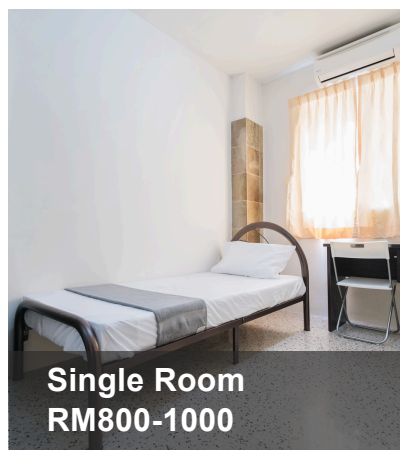

Twin Sharing Room
RM600-700/pax

Single Room
RM800-1000

FACILITIES

Common Area

- Wi-Fi
- Water Dispenser
- Washing Machine
- Cooking Stove
- Fridge

Others

- Access Card
- 24-H CCTV
- Cleaning service (twice a week)
- Regular maintenance

Room Area

- Bed & Mattress
- Study Desk & Chair
- Wardrobe
- Air Conditioner