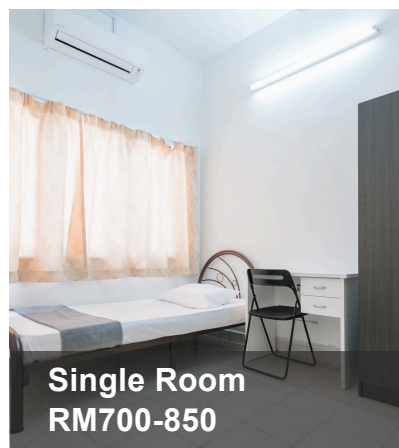

-  Bed & Mattress
-  Study Desk & Chair
-  Wardrobe
-  Air Conditioner
-  Personal Fridge
-  Attached Bathroom

Ensuite bathrooms in each room

Common Area

Study Area

Common Area

Dining Area

Kitchen

Laundry Area

Common Area

Kitchen

Twin Sharing Room
RM600-700/pax

Single Room
RM800-1000

FACILITIES

Common Area

-  Wi-Fi
-  Water Dispenser
-  Washing Machine
-  Cooking Stove
-  Fridge

Others

-  Access Card
-  24-H CCTV
-  Cleaning service (twice a week)
-  Regular maintenance

Room Area

-  Bed & Mattress
-  Study Desk & Chair
-  Wardrobe
-  Air Conditioner

Ora Terrace (KL)

-  Affordable room rates
-  Walking distance to Pavilion Damansara, DC Mall, and Pusat Bandar Damansara MRT Station
-  Shuttle service by HELP available

FACILITIES

Common Area

-  Wi-Fi
-  Water Dispenser
-  Washing Machine
-  Cooking Stove
-  Fridge

Others

-  Access Card
-  24-H CCTV
-  Cleaning service (twice a week)
-  Regular maintenance

Room Area

-  Bed & Mattress
-  Study Desk & Chair
-  Wardrobe
-  Air Conditioner