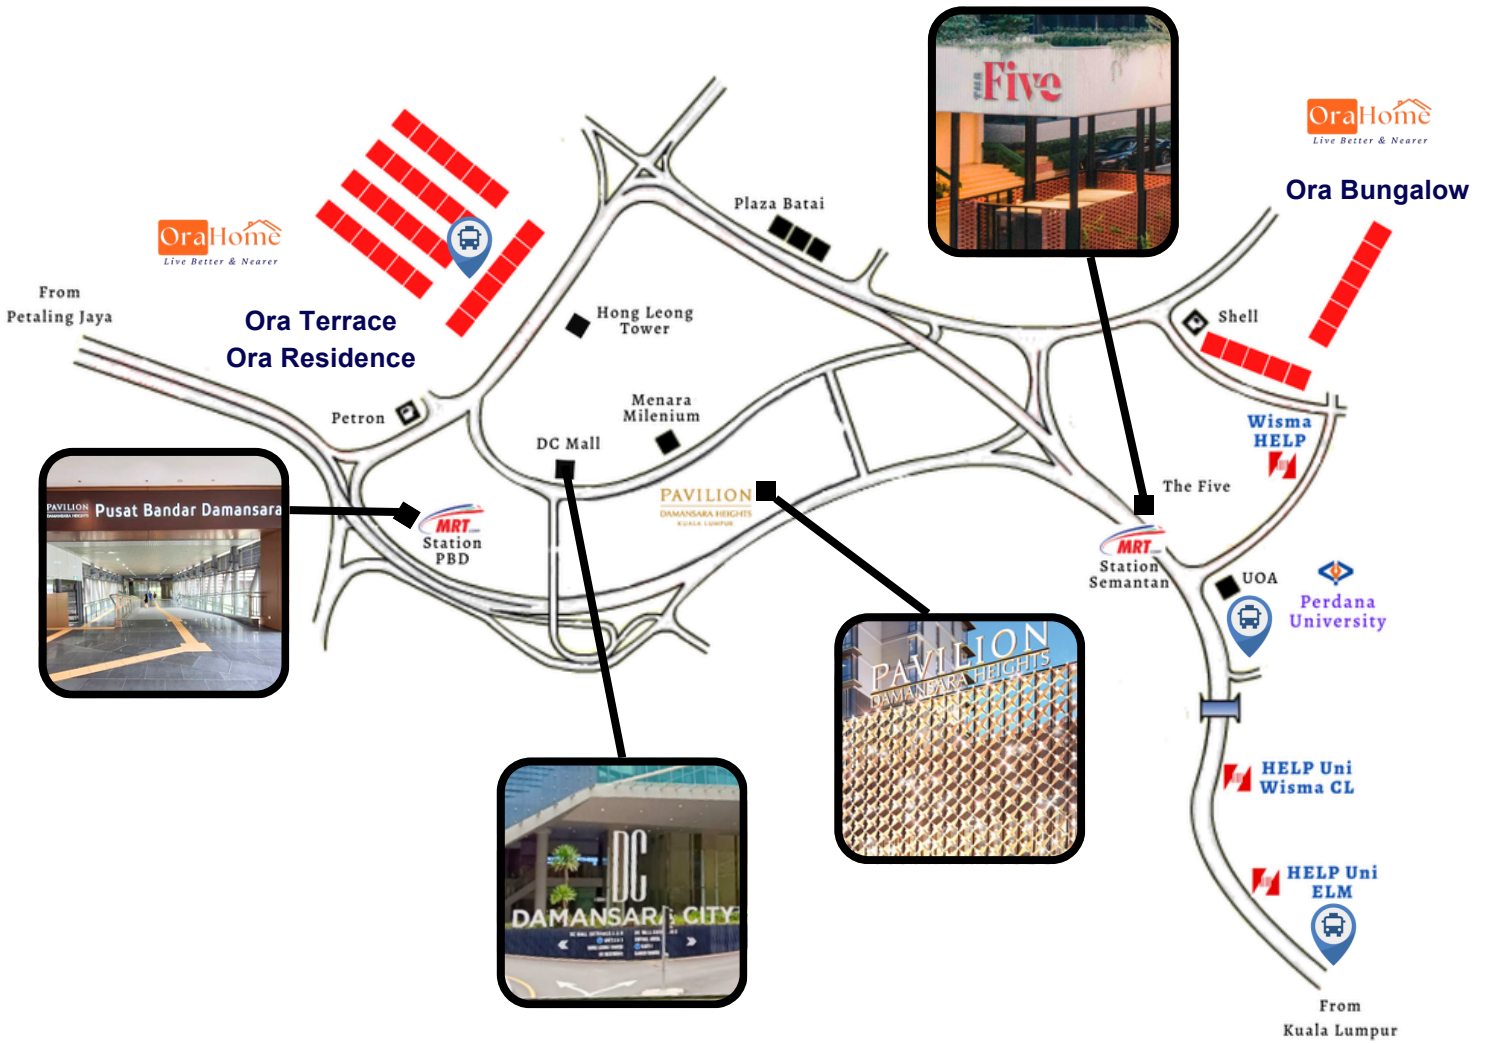

HELP UNIVERSITY ACCOMMODATION

Your Home Next to Campus

For students at Damansara Heights and Subang 2 campuses

Ora Subang 2

Walking distance to HELP
Subang 2 Campus

Nearby food options, 7-Eleven, and
McDonald's

Damansara Heights - Ora Home

 Shuttle service by HELP University

»»»»»»»»»» Flip right for Damansara Heights Accommodation »»»»»»»»»»

Ora Bungalow (KL)

-  Walking distance to Wisma CL, ELM & Semantan MRT Station
-  Nearby food stalls and foodcourt
-  Shuttle service by HELP available

-  Access Card
-  24-H CCTV
-  Cleaning service (twice a week)
-  Regular maintenance

Room Area

-  Bed & Mattress
-  Study Desk & Chair
-  Wardrobe
-  Air Conditioner

Ora Terrace (KL)

-  Affordable room rates
-  Walking distance to Pavilion Damansara, DC Mall, and Pusat Bandar Damansara MRT Station
-  Shuttle service by HELP available

Ora Residence (KL)

Premium purpose-built accommodation with a lift in the building

Walking distance to Pavilion Damansara, DC Mall, and Pusat Bandar Damansara MRT Station

Shuttle service by HELP available