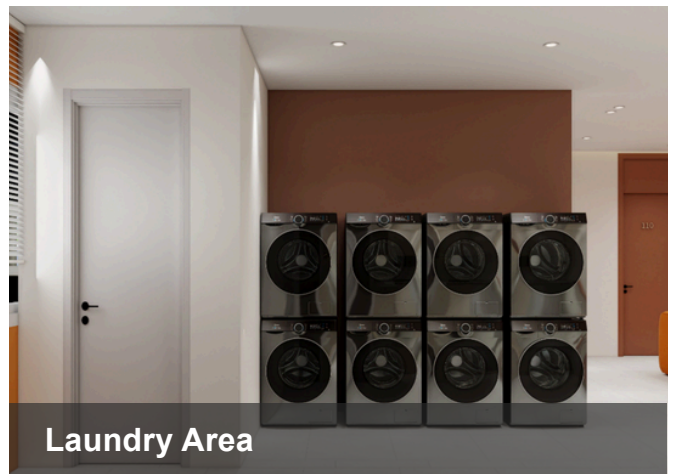

FACILITIES

Common Area

-  Wi-Fi
-  Water Dispenser
-  Washing Machine & Dryer
-  Cooking Stove

Others

-  Access Card
-  24-H CCTV
-  Cleaning service
(three times per week)
-  Regular maintenance

Room Area

-  Bed & Mattress
-  Study Desk & Chair
-  Wardrobe
-  Air Conditioner
-  Personal Fridge
-  Attached Bathroom

Ensuite bathrooms in each room

Common Area

Study Area

Common Area

Dining Area

Kitchen

Laundry Area

FACILITIES

Common Area

-  Wi-Fi
-  Water Dispenser
-  Washing Machine
-  Cooking Stove
-  Fridge

Others

-  Access Card
-  24-H CCTV
-  Cleaning service (twice a week)
-  Regular maintenance

Room Area

-  Bed & Mattress
-  Study Desk & Chair
-  Wardrobe
-  Air Conditioner