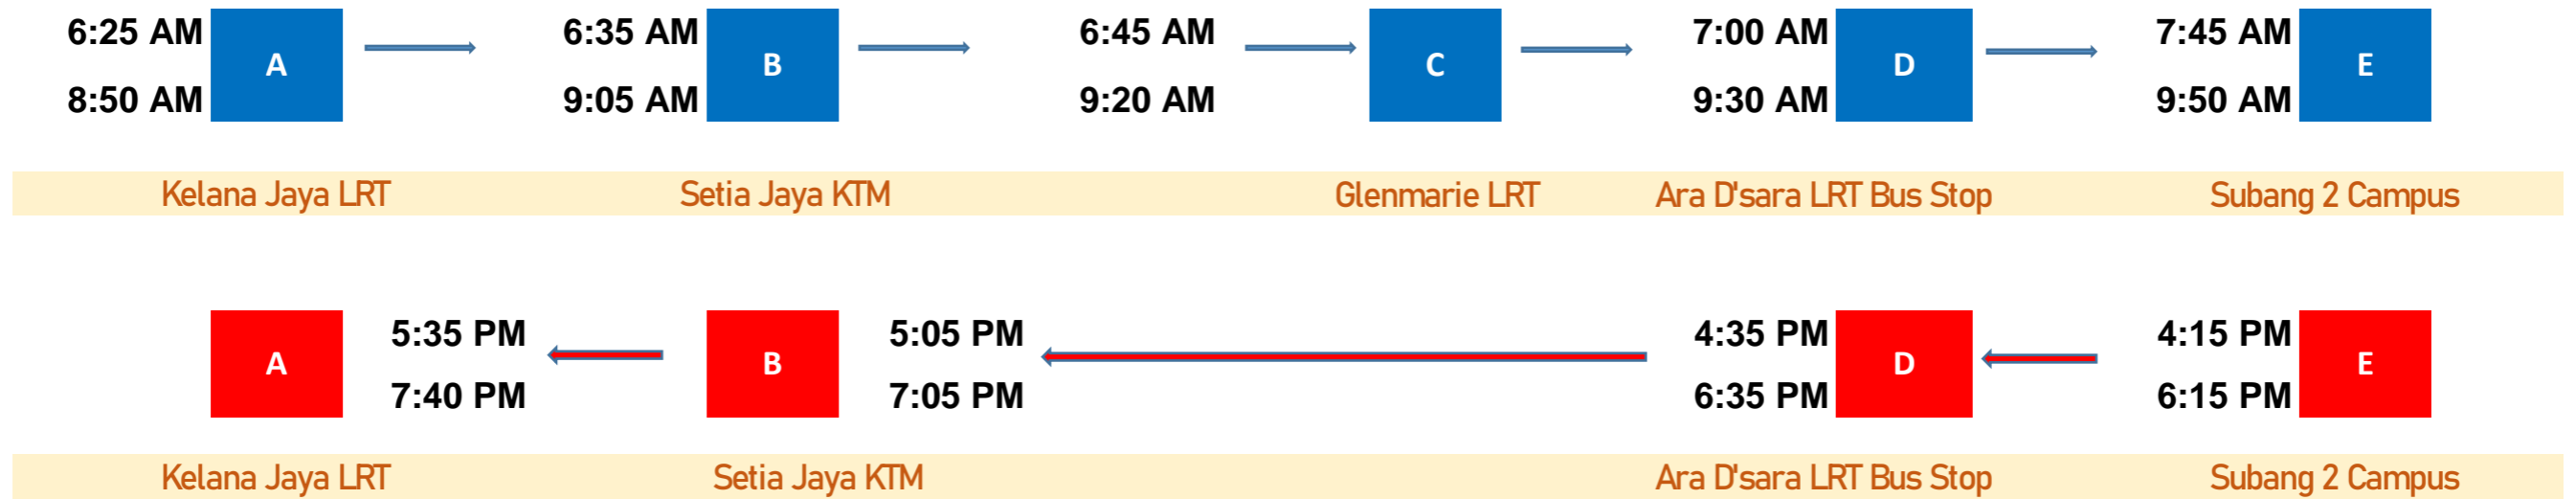

01/09/2025

ELM	10 SEMANTAN	D28	JLN SETIAJASA	TWINS	SUBWAY	ELM
		7:05 AM	7:15 AM	7:20 AM	7:25 AM	7:28 AM
	7:35 AM	7:40 AM	7:47 AM	7:52 AM	7:57 AM	8:00 AM
	8:10 AM	8:15 AM	8:25 AM	8:30 AM	8:35 AM	8:38 AM
8:40 AM	8:45 AM	8:50 AM	9:00 AM	9:05 AM	9:10 AM	9:13 AM
9:15 AM	9:20 AM	9:25 AM	9:35 AM	9:40 AM	9:45 AM	9:48 AM
9:50 AM	9:55 AM	10:00 AM	10:10 AM	10:15 AM	10:20 AM	10:23 AM
10:25 AM	10:30 AM	10:35 AM	10:45 AM	10:50 AM	10:55 AM	10:58 AM
11:10 AM	11:15 AM	11:20 AM	11:30 AM	11:35 AM	11:40 AM	11:43 AM
11:50 AM	11:55 AM	12:00 PM	12:10 PM	12:15 PM	12:20 PM	12:23 PM
12:05 PM	12:10 PM	12:15 PM	12:25 PM	12:30 PM	12:35 PM	12:38 PM
12:40 PM	12:45 PM	12:50 PM	1:00 PM	1:05 PM	1:10 PM	1:13 PM
1:15 PM	1:20 PM	1:25 PM	1:35 PM	1:40 PM	1:45 PM	1:48 PM
1:30 PM	1:35 PM	1:40 PM	1:50 PM	1:55 PM	2:00 PM	2:03 PM
2:30 PM	2:35 PM	2:40 PM	2:50 PM	2:55 PM	3:00 PM	3:03 PM
3:00 PM	3:05 PM	3:10 PM	3:20 PM	3:25 PM	3:30 PM	3:33 PM
3:30 PM	3:35 PM	3:40 PM	3:50 PM	3:55 PM	4:00 PM	4:03 PM
4:30 PM	4:35 PM	4:40 PM	4:50 PM	4:55 PM	5:00 PM	5:03 PM
5:05 PM	5:10 PM	5:15 PM	5:25 PM	5:30 PM	5:35 PM	5:38 PM
5:40 PM	5:45 PM	5:50 PM	6:00 PM	6:05 PM	6:10 PM	6:13 PM
6:15 PM	6:20 PM	6:25 PM	6:35 PM	6:40 PM	6:45 PM	6:48 PM

Note: Pickup time will be depending on traffic conditions

For shuttle info, Join Telegram : "HELP UNI SHUTTLES" <https://t.me/+lhnKDibxUPIzM2Y1>

Scan me

SHUTTLE SERVICE FOR MRT KWASA SENTRAL ↔ SUBANG CAMPUS

as at 01/09/2025

KWASA TO SUBANG CAMPUS	SUBANG CAMPUS TO KWASA (RETURN)
7:30 AM	8:00 AM
8:30 AM	12:15 PM
1:00 PM	5:00 PM
5:45 PM	6:15 PM

Note: Pickup time will be depending on traffic conditions

For shuttle info, Join Telegram : "HELP UNI SHUTTLES" <https://t.me/+lhnKDlBxUPIzM2Y1>

Scan me

Shuttle Service from KTM & LRT Stations

as at 01/09/2025

Note: Pickup time will be depending on traffic conditions

For shuttle info, Join Telegram : "HELP UNI SHUTTLES" <https://t.me/+lhnKDIbXUPIzM2Y1>